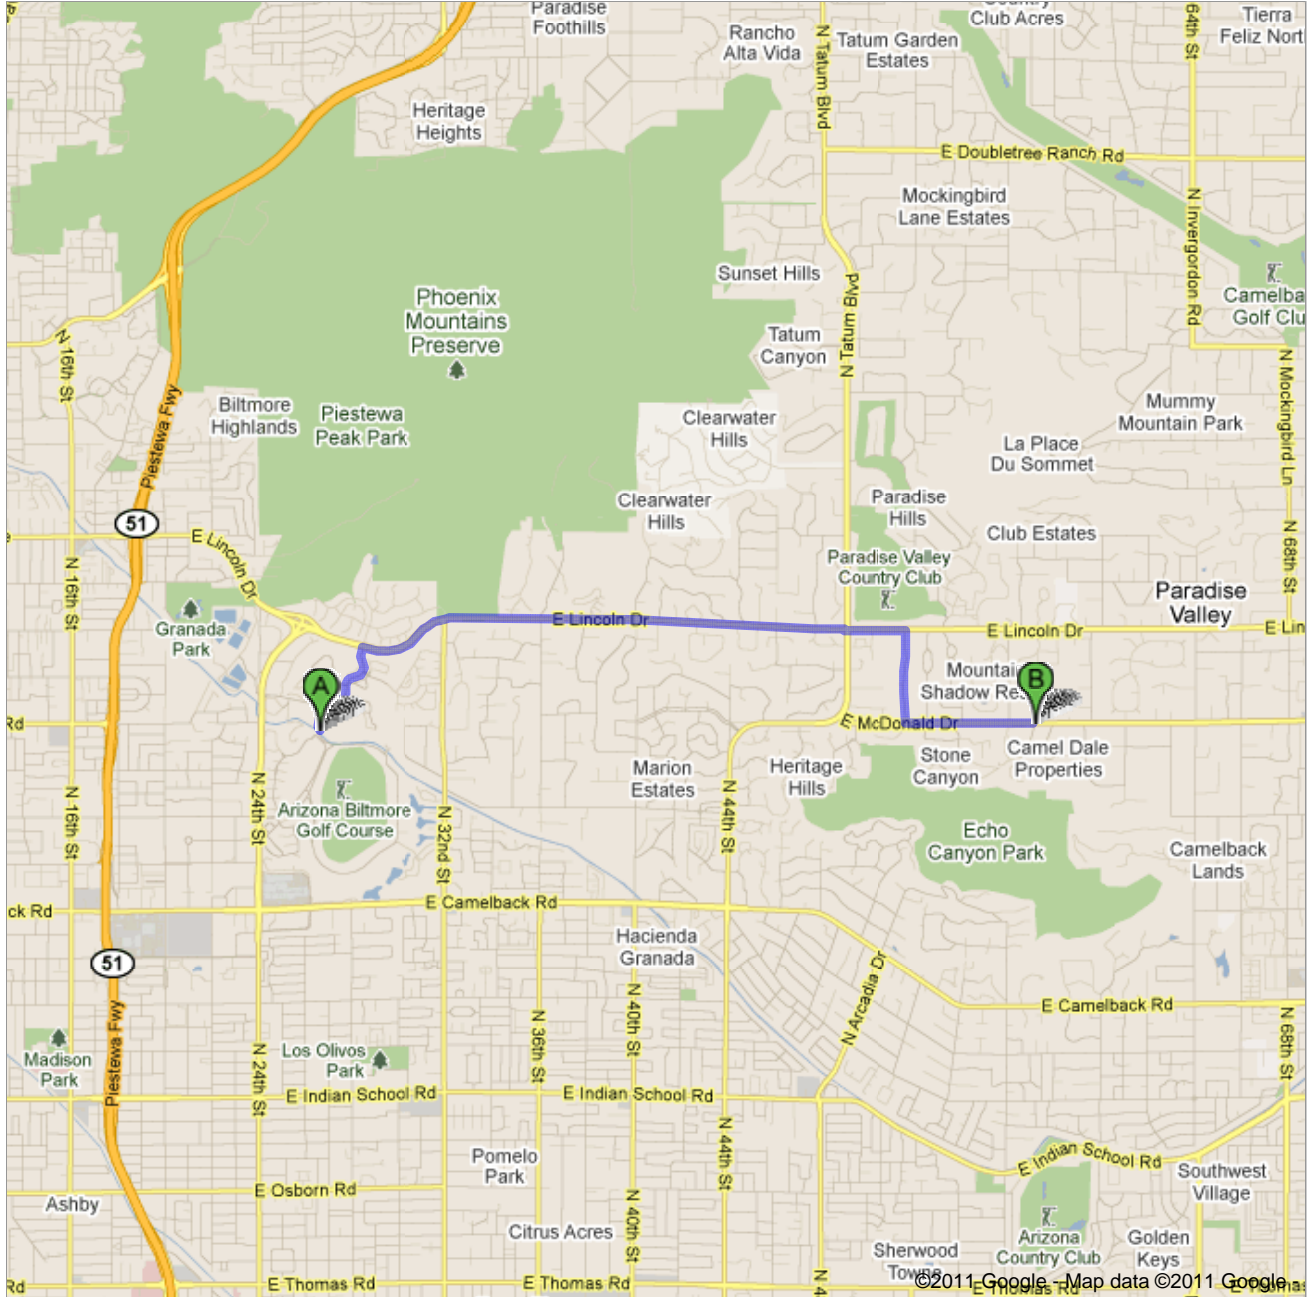

Directions to Sanctuary On Camelback Mountain

5700 E McDonald Drive, Paradise Valley, AZ
85253 - (480) 948-2100
4.7 mi – about 12 mins

From AZ Biltmore

**Arizona Biltmore**

2400 East Missouri Avenue, Phoenix, AZ 85016-3197 - (602) 955-6600

-
1. Head **northwest** on **N 25th Pl** toward **E Arizona Biltmore Cir**
go 0.2 mi
total 0.2 mi
 -  2. Turn right at **E Arizona Biltmore Cir**
About 1 min
go 0.4 mi
total 0.6 mi
 -  3. Turn right at **E Lincoln Dr**
About 7 mins
go 3.0 mi
total 3.5 mi
 -  4. Turn right at **N 51st Pl**
About 1 min
go 0.5 mi
total 4.0 mi
 -  5. Turn left at **E McDonald Dr**
Destination will be on the right
About 2 mins
go 0.7 mi
total 4.7 mi

**Sanctuary On Camelback Mountain**

5700 E McDonald Drive, Paradise Valley, AZ 85253 - (480) 948-2100

These directions are for planning purposes only. You may find that construction projects, traffic, weather, or other events may cause conditions to differ from the map results, and you should plan your route accordingly. You must obey all signs or notices regarding your route.

Map data ©2011 Google

Directions weren't right? Please find your route on maps.google.com and click "Report a problem" at the bottom left.